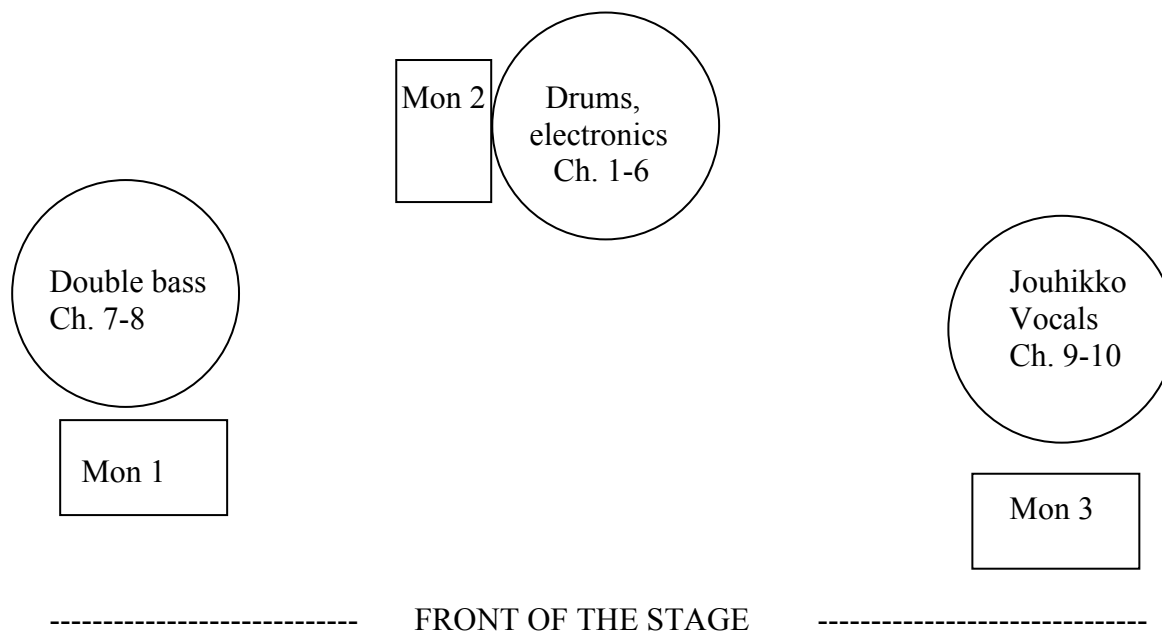

Ilkka Heinonen Trio

Stage plot & input list

3.4.2014

STAGE PLOT:

LINE UP:

Ilkka Heinonen – Jouhikko (bowed lyre), vocals
Nathan Riki Thomson – Double bass
Mikko Hassinen – Drums, electronics

INPUT LIST:

Ch	Instr.	Power	Mic	DI / XLR	Stand
1	Bass drum				S/B
2	Snare				S/B
3	OH SR				T/B
4	OH SL				T/B
5	Electronics R	3x240V		XLR	-
6	Electronics L			XLR	-
7	Bass Piezo	1x240V	Artist provides	XLR	-
8	Bass cond. mic	+48V	Artist provides	XLR	-
9	Jouhikko	+48V	Artist provides	XLR	-
10	Vocals			XLR	T/B